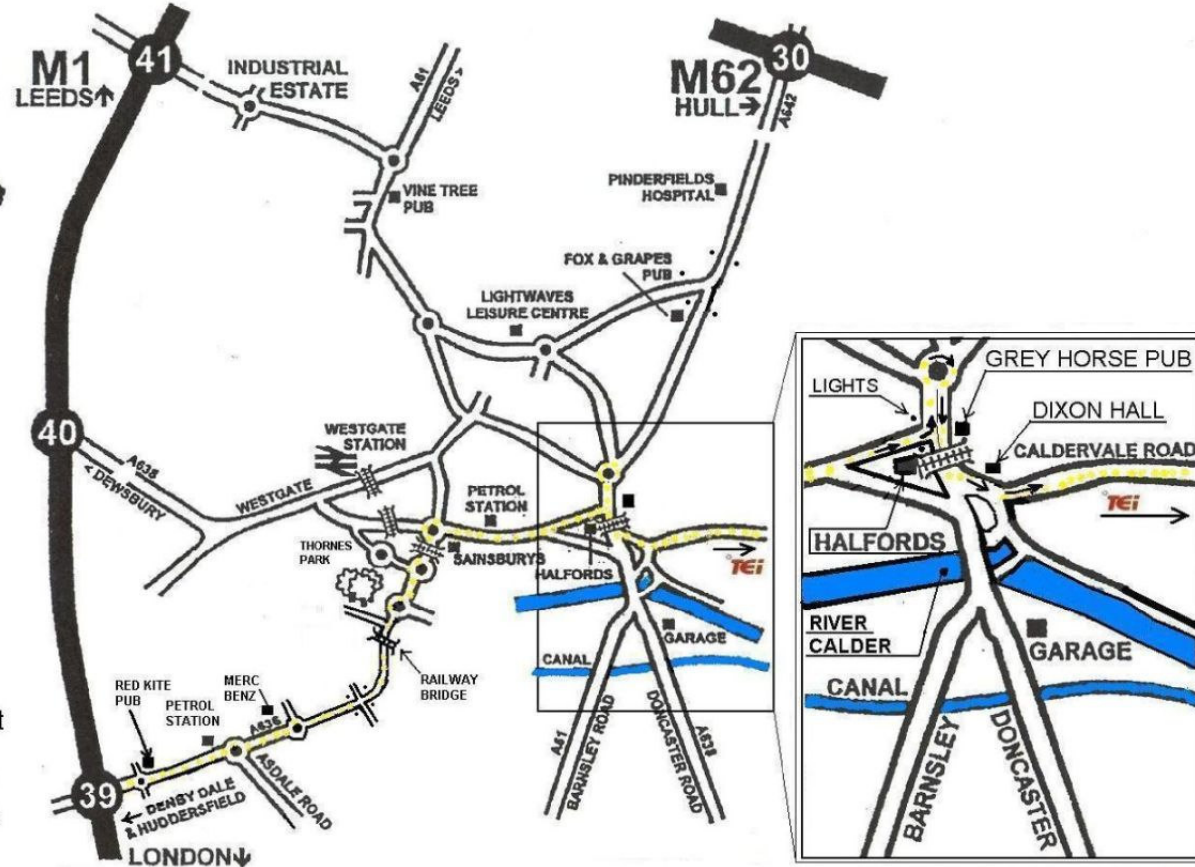

North or West

Take M1 and exit at J41 (A650). Follow signs for Wakefield and then Doncaster. Just after the first railway bridge turn sharp left and follow the road along the side of Dixon Hall's and the TEi office is approximately 300 metres on the right.

South

Exit M1 at J39 and follow the road into Wakefield. At the Sainsburys roundabout turn right (3rd exit) onto Ings Road. Follow this road in the left hand lane and at the lights follow the road round to the left. Get in the right hand lane up to the roundabout and take the 4th exit (effectively doubling back on yourself) towards Doncaster. Keep in the left hand lane, past the Grey Horse Public House, under the railway bridge & turn sharp left & follow the road along the side of Dixon Hall's and the TEi office is approximately 300 metres on the right.

East

Exit M62 at J30. Follow the A642 into Wakefield and then the signs for Doncaster. Pass the Grey Horse Public House on your right, under the railway bridge & turn sharp left. Follow the road along the side of Dixon Hall's and the TEi office is approximately 300 metres on the right.