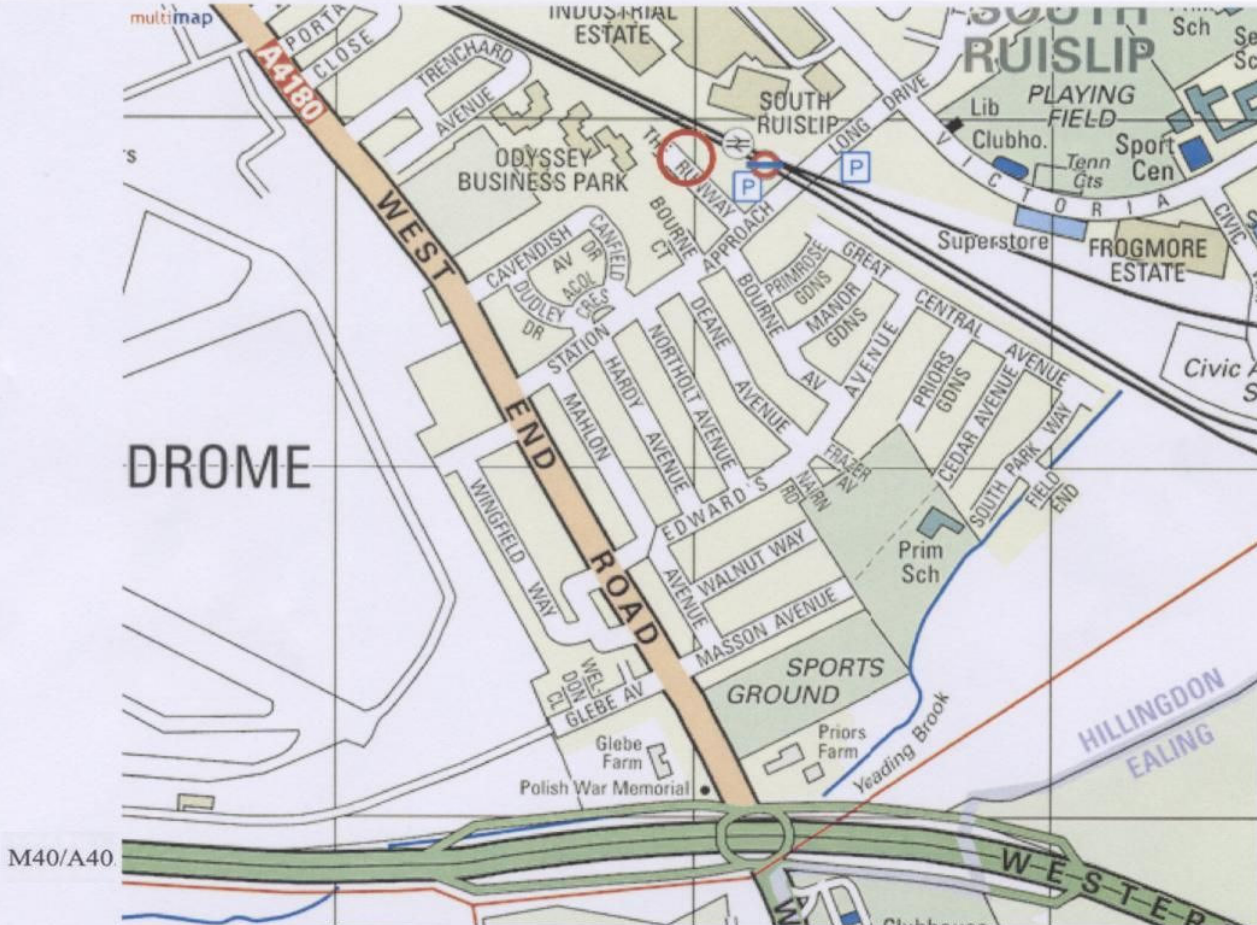

TEi Ltd.  
EAGLE OFFICE CENTRE.  
UNIT B  
RUISLIP  
MIDDLESEX  
HA4 6SE.

**DIRECTIONS.**

TRAVELLING INTO LONDON ALONG THE M40/A40.

LEAVE THE A40 AT THE POLISH WAR MEMORIAL, AND TURN LEFT ONTO A4180 TOWARDS RUISLIP.

AT TRAFFIC LIGHTS TURN RIGHT INTO STATION APPROACH (SIGNED POSTED TO SOUTH RUISLIP STATION).

THE RUNWAY IS THE LAST TURNING, ON THE LEFT, BEFORE THE RAILWAY BRIDGE.

THE EAGLE OFFICE CENTRE IS LAST BUILDING, DRIVE UNDER AND PARK AT REAR OF BUILDING. ACCESS TO TEi Ltd IS VIA REAR DOOR IN CAR PARK.